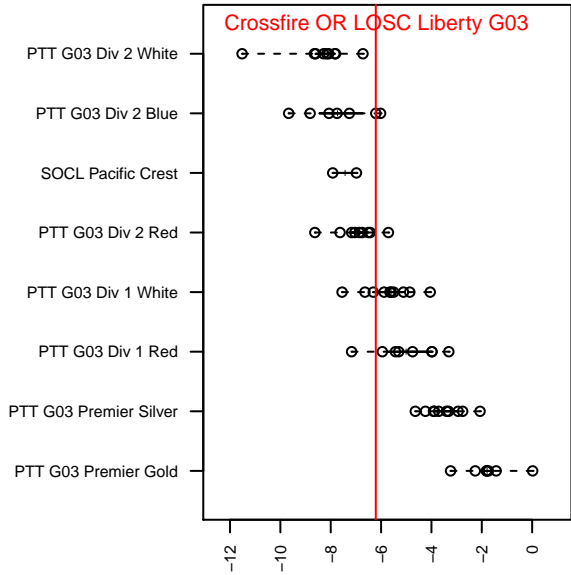

Crossfire OR LOSC Liberty G03

Crossfire Oregon
 Lake Oswego, OR
 G03 total strength=504
 attack=0.34 defense=0.38
 fall league = PTT G03 Div 2 Blue
 spr league = Spr OYS G03 Div 2 White

alt names used:
 LAKE OSWEGO LIBERTY
 LAKE OSWEGO LIBERTY (OR)
 Lake Oswego SC Liberty
 LOSC Liberty
 LOSC 03 Liberty
 LOSC 03 Liberty
 LOSC 03 Liberty

Venues played:
 2015 Clash At the Border Bronze U12
 2015 PCU Summer Classic U12 Bronze
 2015 Oswego Nike Cup Silver/Bronze U12
 2015 Mt Hood Challenge U12
 2015 PTT G03 Division 2 Blue
 2015 OYS Founders Cup G03
 2015 Spr OYS G03 Division 2 White

**attack and defense variance (black dot)
relative to other teams
and top 10 in region**

**attack and defense rating
relative to others at age
and all opponents in last 13 months**

Performance relative to 13 month average