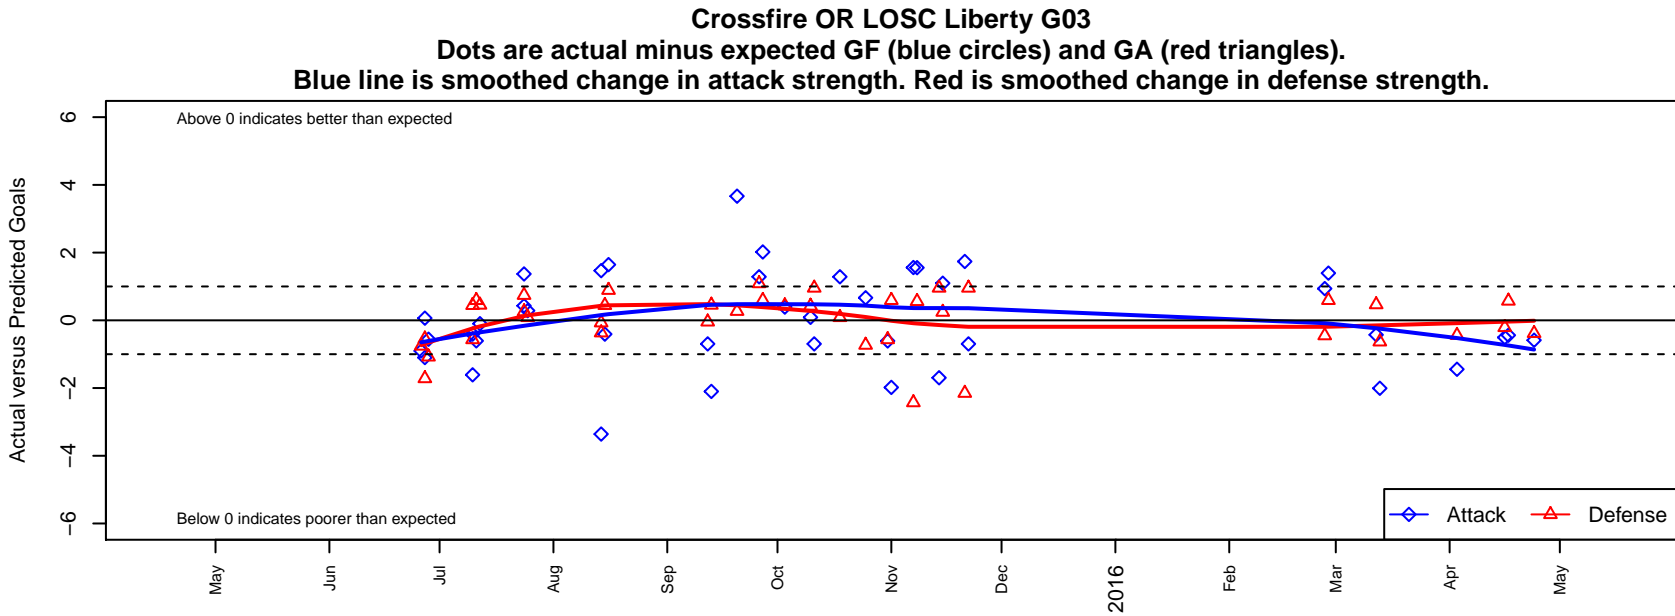

Crossfire OR LOSC Liberty G03

Crossfire Oregon
 Lake Oswego, OR
 G03 total strength=504
 attack=0.34 defense=0.38
 fall league = PTT G03 Div 2 Blue
 spr league = Spr OYS G03 Div 2 White

alt names used:
 LAKE OSWEGO LIBERTY
 LAKE OSWEGO LIBERTY (OR)
 Lake Oswego SC Liberty
 LOSC Liberty
 LOSC 03 Liberty
 LOSC 03 Liberty
 LOSC 03 Liberty

**attack and defense variance (black dot)
relative to other teams
and top 10 in region**

**attack and defense rating
relative to others at age
and all opponents in last 13 months**

Performance relative to 13 month average